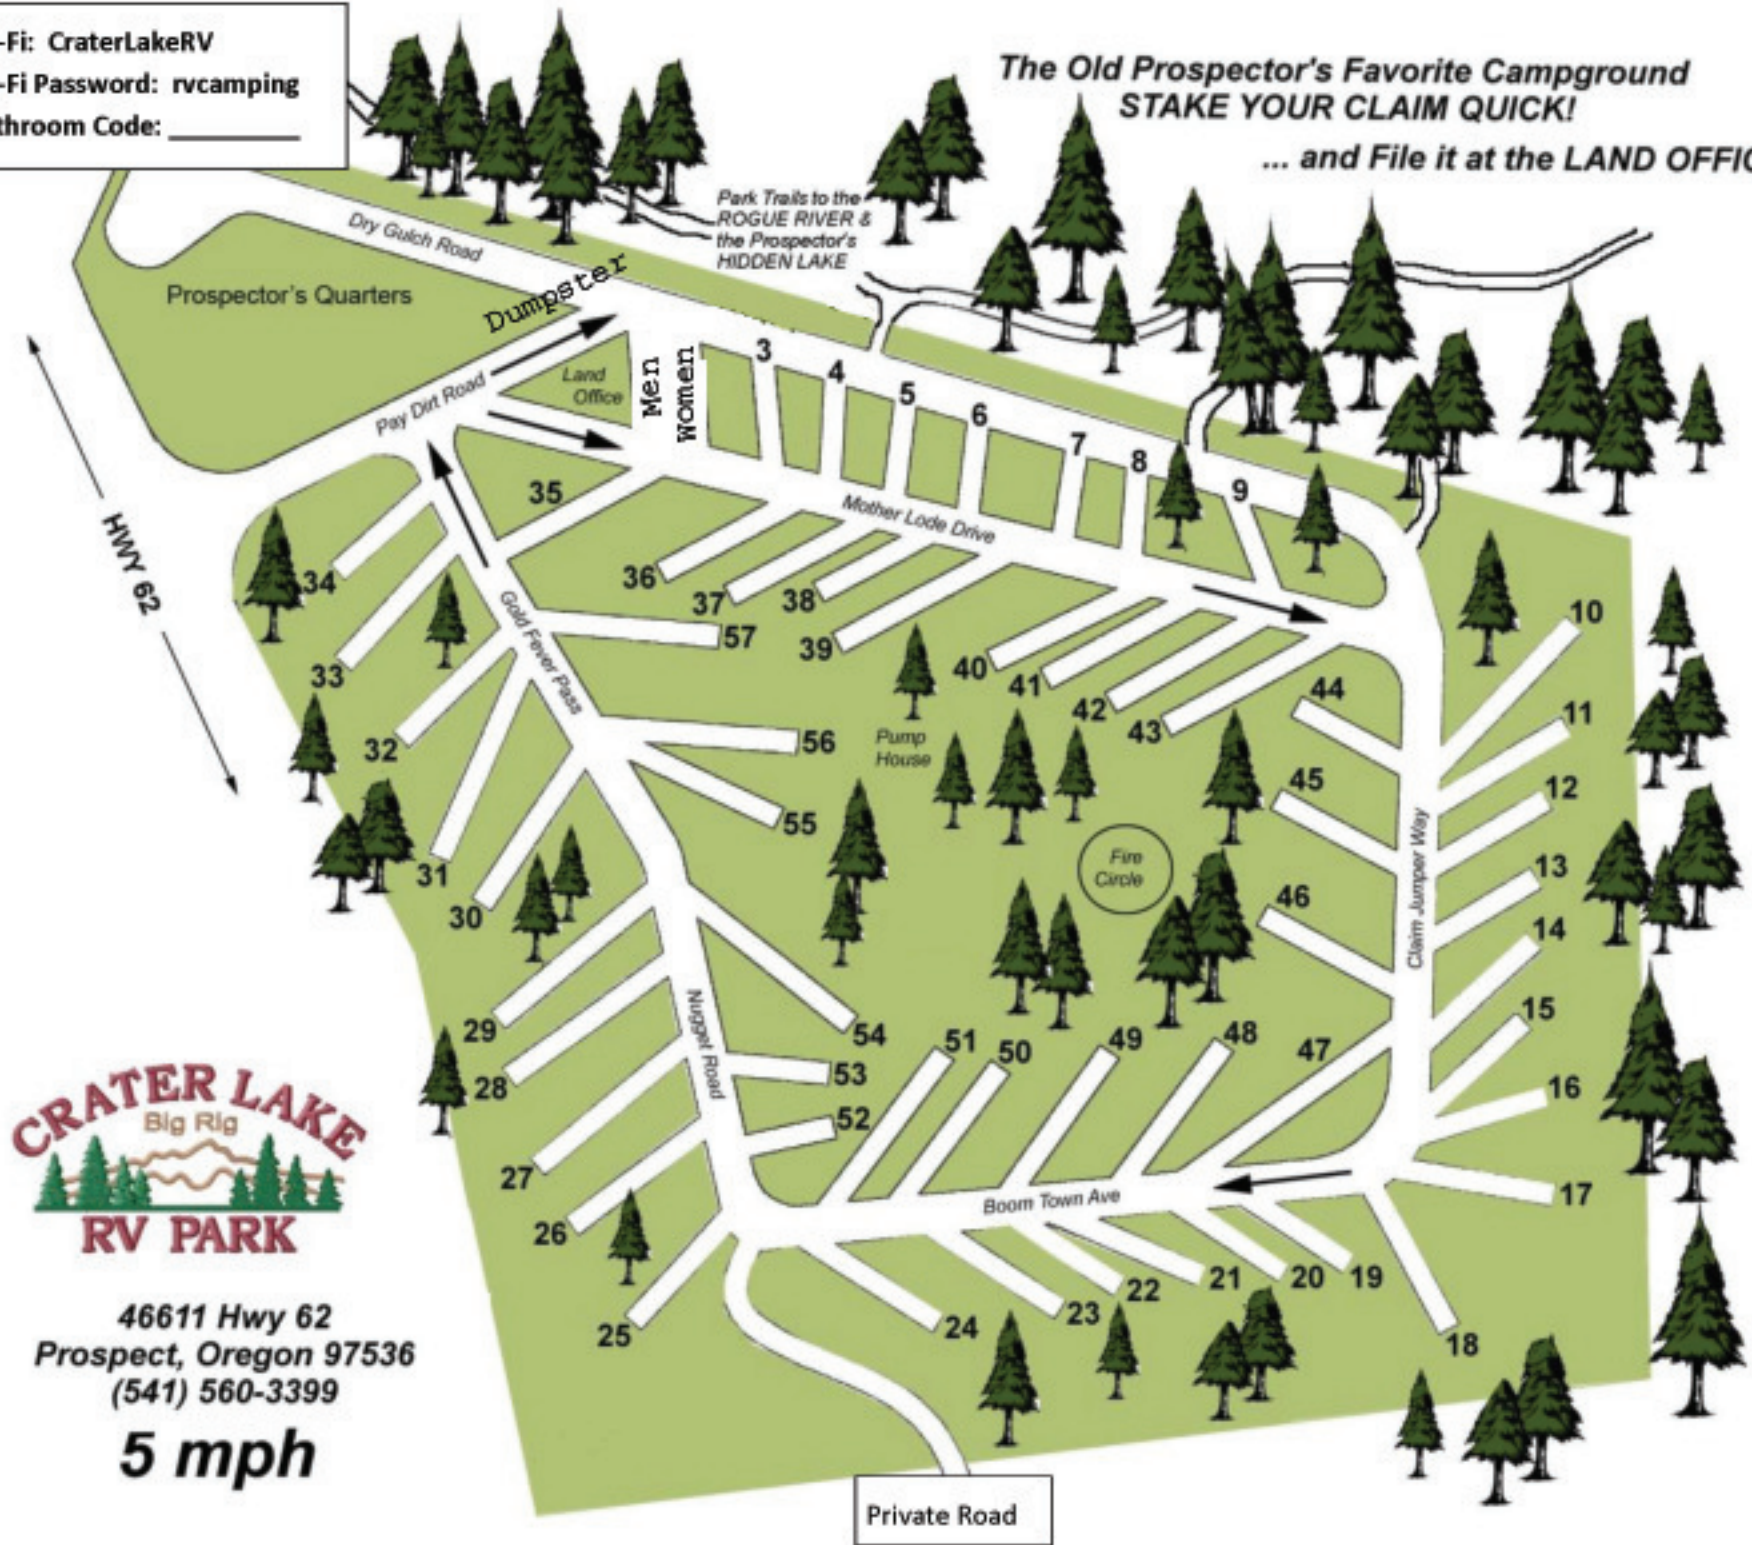

Wi-Fi: CraterLakeRV

Wi-Fi Password: rvcamping

Bathroom Code: \_\_\_\_\_

The Old Prospector's Favorite Campground  
STAKE YOUR CLAIM QUICK!

... and File it at the LAND OFFICE!

**CRATER LAKE**  
Big Rig  
**RV PARK**